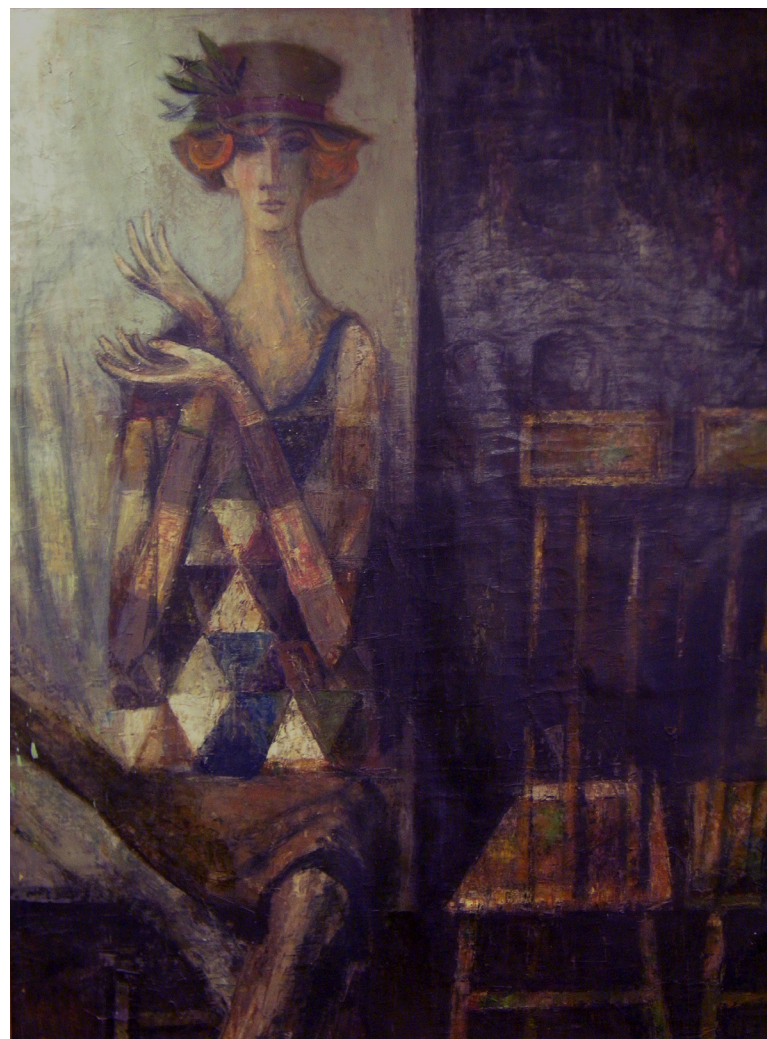

David Adickes, *Seated Lady as Harlequin*, 1958, oil/canvas, 49x36 in.

William Reaves Fine Art

Inventory of Artists

Fred Darge, *Remuda at Dawn*, n/d, oil/canvas, 24x32 in.

DIXIE FRIEND GAY
HUNTER GEORGE
XAVIER GONZALEZ
JOE GRANDEE
A.D. GREER
ROBERT HARRISON
WILLIAM HOEY
DOROTHY HOOD
CARL HOPPE
OTIS HUBAND
LEE JAMISON
HARVEY JOHNSON
LUCAS JOHNSON
ROBERT JOY
STANLEY KAMINSKY